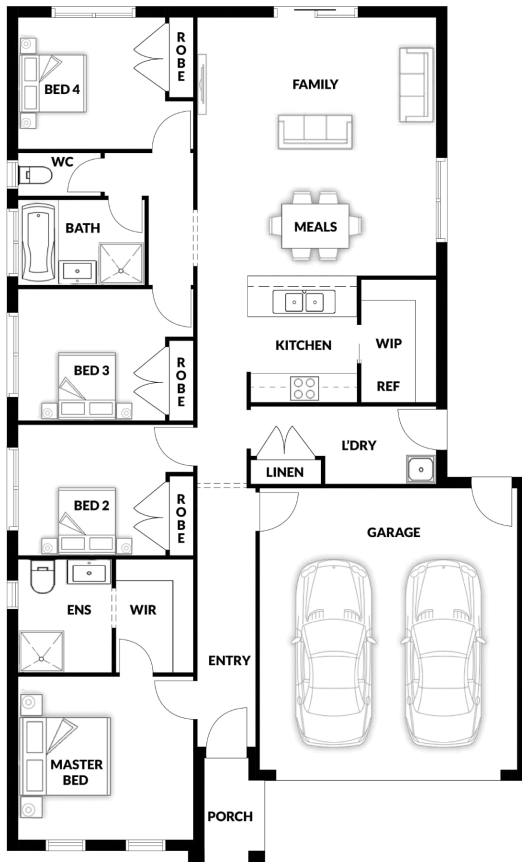

HOUSE & LAND PACKAGE

PACKAGE PRICE

\$704,000*

Lot 827 Leaf Way, Officer (Banyan Place Estate)

BLOCK 357 m² | HOUSE 18.87 sq

Kalbarri OPT 1

PACKAGE PRICE INCLUDES:

- ✓ 20mm Stone Benchtop to Kitchen, ENS & Bathroom
- ✓ Soft Close Drawers
- ✓ Bin Drawer
- ✓ All Floor Coverings
- ✓ S/S Appliances
- ✓ Flyscreens
- ✓ Remote Control Garage Door
- ✓ Ask Us About Other Design Options For This Block