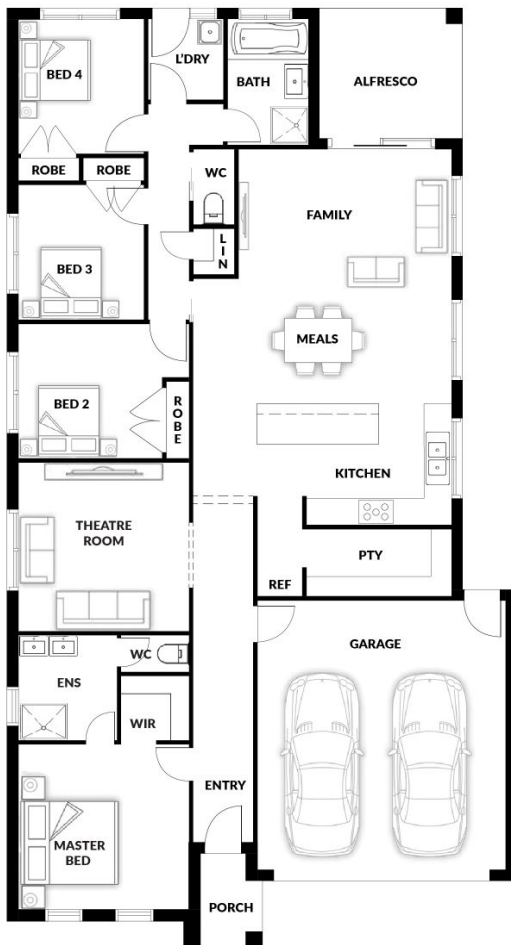

HOUSE & LAND PACKAGE

PACKAGE PRICE

\$757,000*

Lot 68 Putrino Street ,
Officer (Providence
Estate)

BLOCK 392 m² | HOUSE 22.58 sq

Bondi 161 WIP

PACKAGE PRICE INCLUDES:

- ✓ Stone Benchtop
- ✓ All Floor Coverings
- ✓ S/S Appliances
- ✓ Fibre Optics
- ✓ Site Cost up to M-Class Slab
- ✓ Remote Garage Door
- ✓ Flyscreens
- ✓ Hand Held Showers

BENNY SINGH 0488 899 091

www.qualityhouses.com.au

* House and Land Package price correct at time of printing and subject to change without notice. Package price excludes external lighting, telephone services, customer account opening fees, stamp duty on land, legal fees and conveyancing costs including titles and property reports. See our New Homes Guide for full details of the standard inclusions. Standard Facade is included. Land supplied by developer. Land prices and availability are subject to change without notice. All house & land packages are subject to developers approval. Printed Date: 22-11-2424